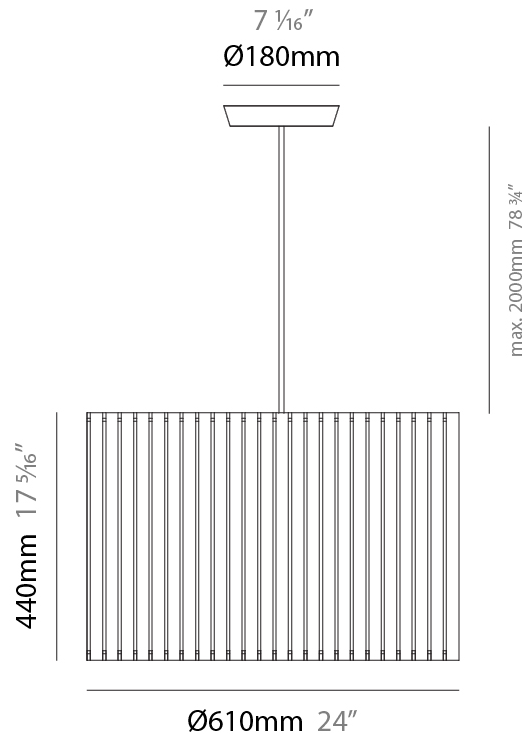

PROJECT	
TYPE	
SPECIFIER	
QUANTITY	
DATE	

LUZ OCULTA WOOD SUSPENSION

D51037- -
base number   Finish Options   Finish Options

1. To build a product code in our configurator select the specify button on the base model # product page
2. To build a manual product code on this datasheet choose from the options listed below in blue font and add the suffix to the base model #

GENERAL

Series: Luz Oculta
Subseries: Luz Oculta Wood
Brand: Fambuena
Division: Design
Mounting Type: Suspension
Mounting Location: Ceiling
Subcategory: Pendant

PHYSICAL

Shape: Rectangle
Diameter (mm): 610
Diameter (in): 24
Height (mm): 440
Height (in): 17 ⁵/₁₆
Light Distribution: Direct / Indirect
Fixture Finish: [DOW](#) / [NAT](#)
Holder Finish: BRA / BRZ
Fixture Material: Metal / Wood
Cable Details: Cable length 2000mm / 79"

ELECTRICAL

Number of Lamps: 1
Lamp Type: LED Retrofit
Lamp Shape: A19
Bulb Included: Bulb Not Included
Max. Wattage Per Lamp (W): 12
Lamp Base: E26
Input Voltage (V): 120
Upon Request: 277Vac / GU24

LED

OPTICAL

RATINGS AND CERTIFICATIONS

Certified By: Certified for North American Standards
IP rating: IP20