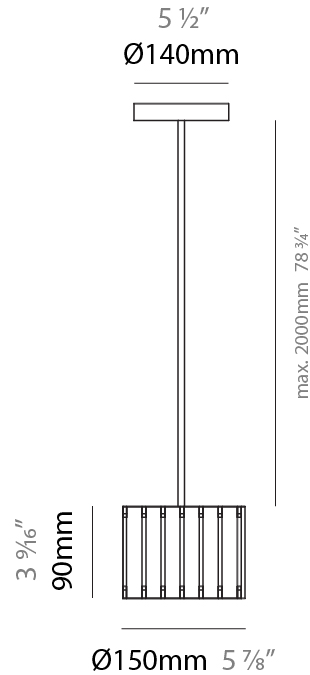

LUZ OCULTA WOOD SUSPENSION

D51043- _____

base number   Finish Options   Finish Options

1. To build a product code in our configurator select the specify button on the base model # product page
2. To build a manual product code on this datasheet choose from the options listed below in blue font and add the suffix to the base model #

GENERAL

Series: Luz Oculta
Subseries: Luz Oculta Wood
Brand: Fambuena
Division: Design
Mounting Type: Suspension
Mounting Location: Ceiling
Subcategory: Pendant

PHYSICAL

Shape: Rectangle
Diameter (mm): 150
Diameter (in): 5 7/8
Height (mm): 90
Height (in): 3 9/16
Light Distribution: Direct / Indirect
Fixture Finish: [DOW / NAT](#)
Holder Finish: BRA / BRZ
Fixture Material: Metal / Wood
Cable Details: Cable length 2000mm / 79"

ELECTRICAL

Number of Lamps: 1
Lamp Type: LED Retrofit
Lamp Shape: T4
Bulb Included: Bulb Not Included
Max. Wattage Per Lamp (W): 3
Lamp Base: G9
Input Voltage (V): 120

LED

OPTICAL

RATINGS AND CERTIFICATIONS

Certified By: Certified for North American Standards
IP rating: IP20

PROJECT
TYPE
SPECIFIER
QUANTITY
DATE