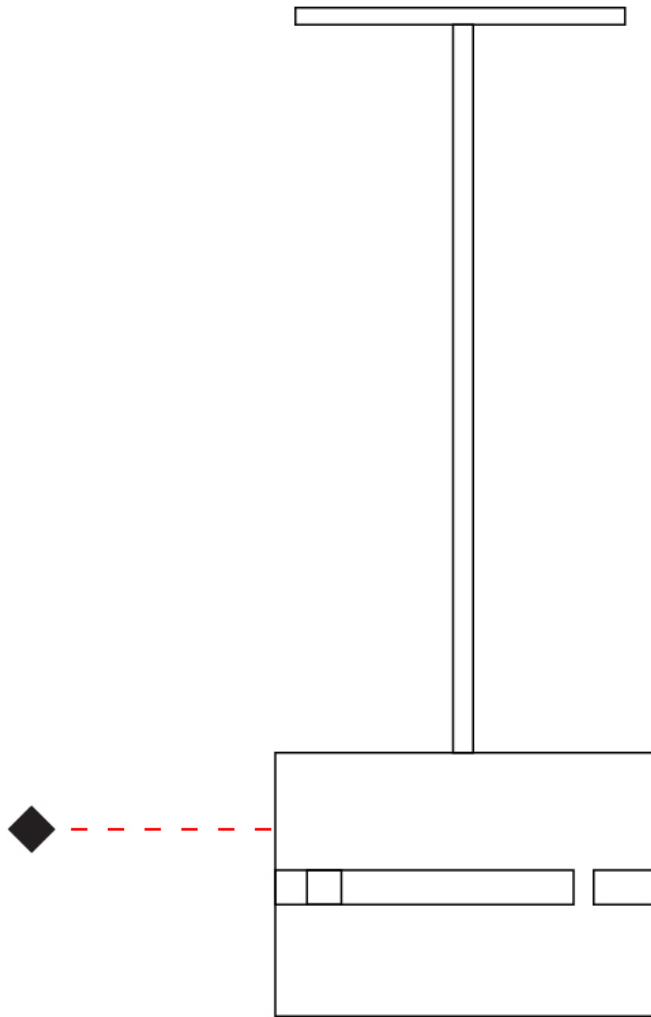

LUZ OCULTA METAL SUSPENSION

D51033-

PROJECT _____

TYPE _____

SPECIFIER _____

QUANTITY _____

DATE _____

D