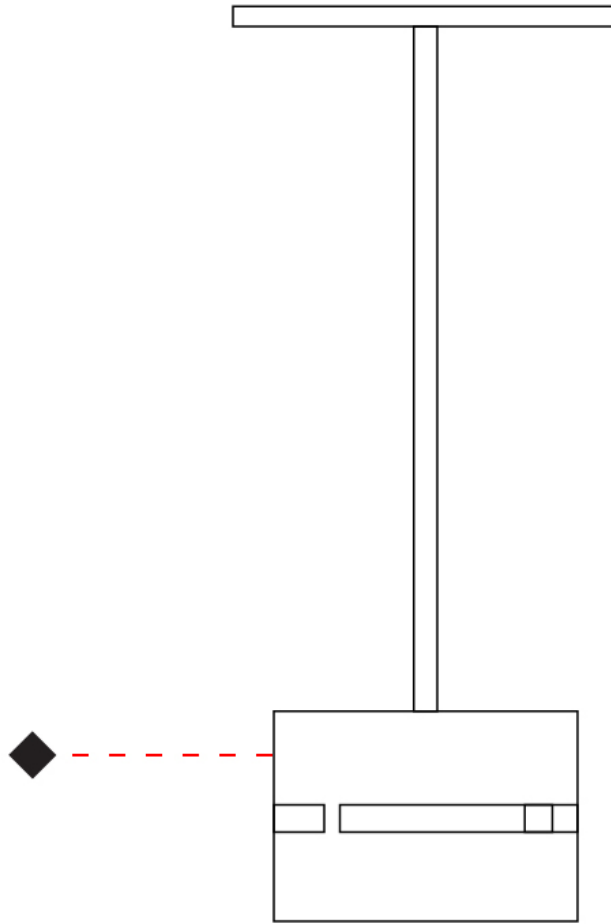

LUZ OCULTA METAL SUSPENSION

D51032-

PROJECT _____

TYPE _____

SPECIFIER _____

QUANTITY _____

DATE _____

D